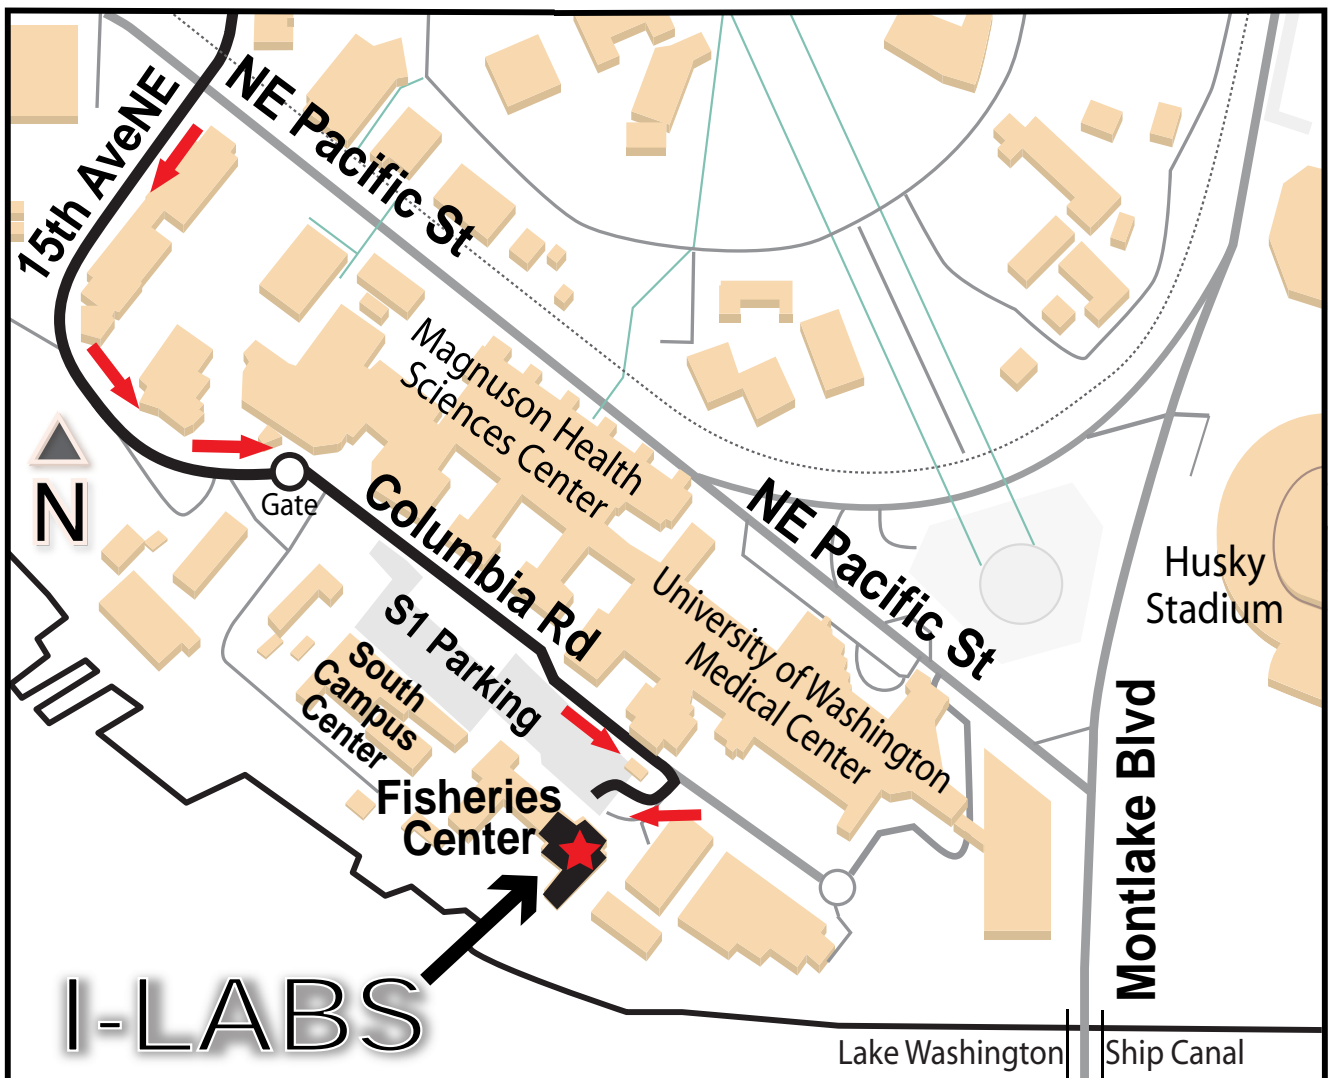

Institute for Learning and Brain Sciences (I-LABS)

Fisheries Center Building

Box 357988

University of Washington

Seattle, Wa 98195

(206) 543-5851

ilabs.washington.edu