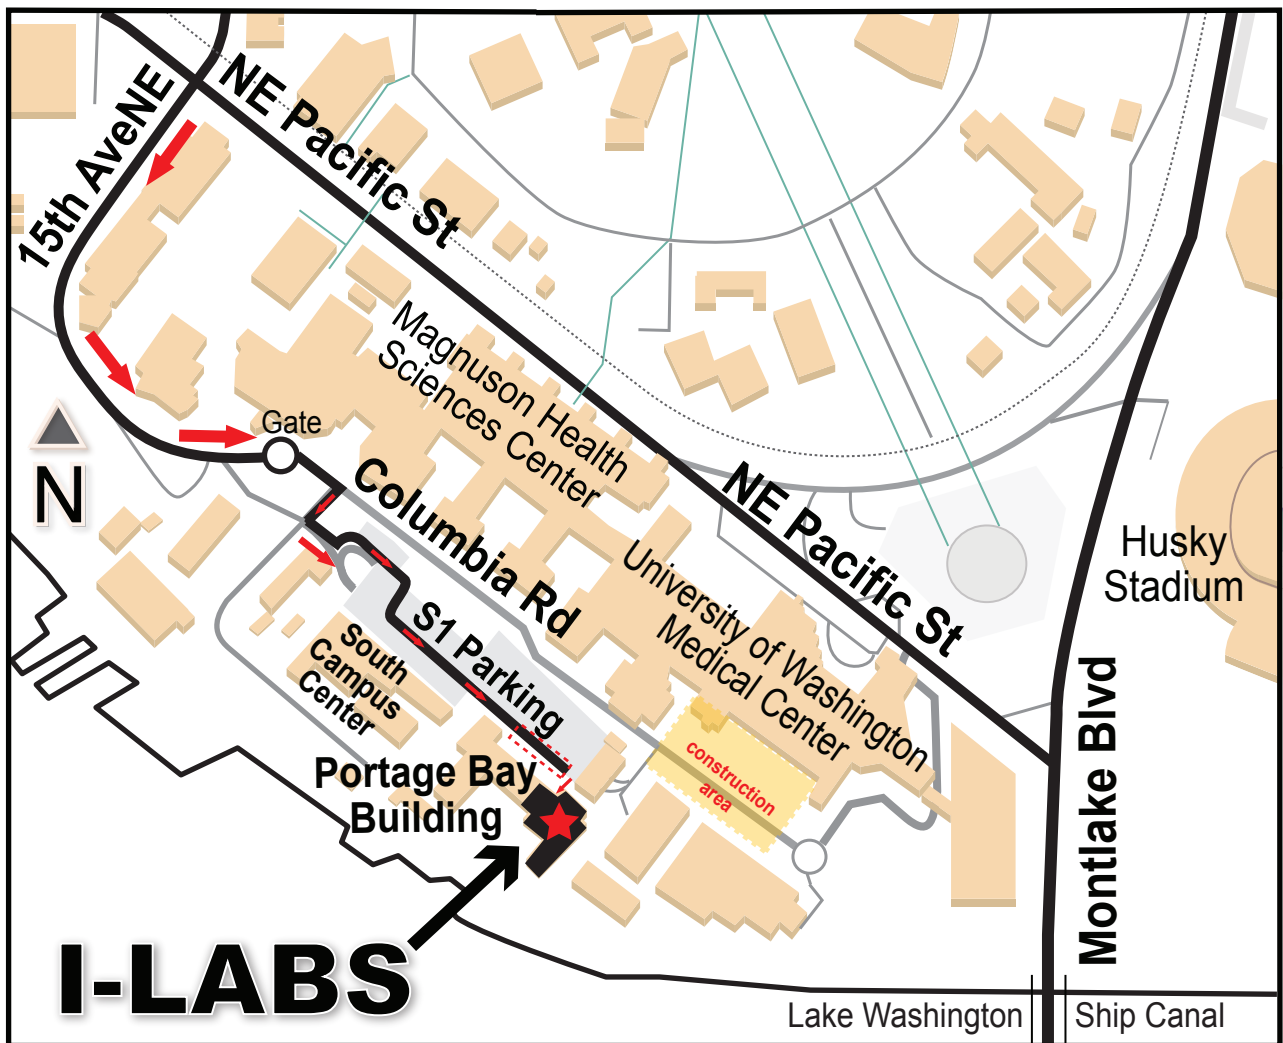

Institute for Learning & Brain Sciences (I-LABS)
Portage Bay Building
Box 357988
University of Washington
Seattle, WA 98195
(206) 543-6000

ilabs.washington.edu