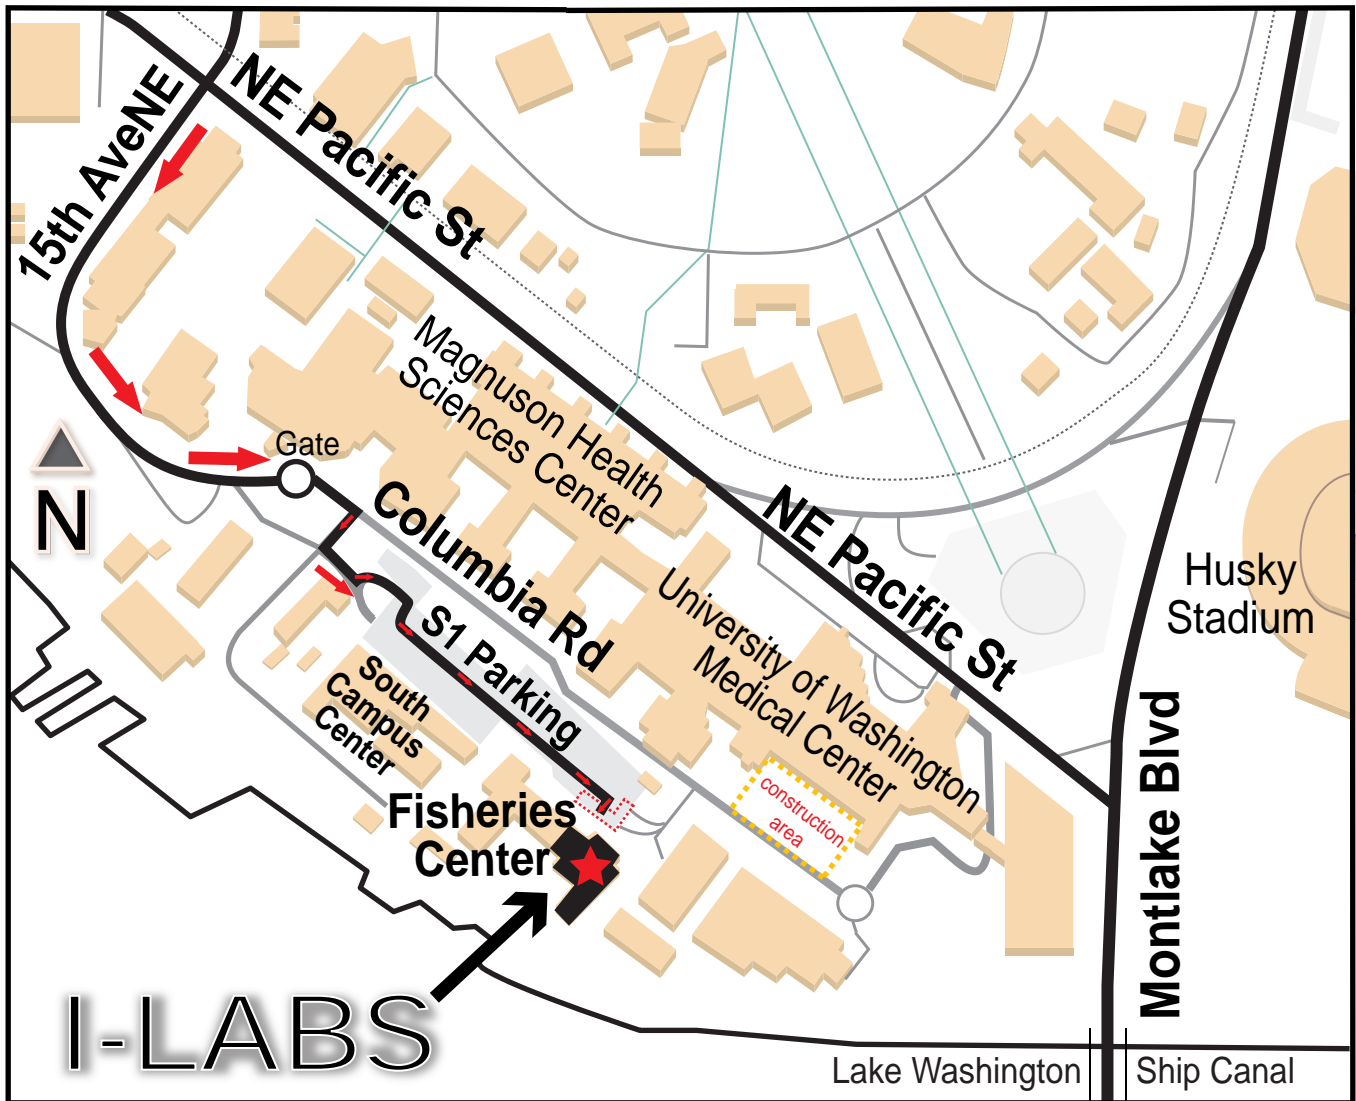

Institute for Learning and Brain Sciences (I-LABS)

Fisheries Center Building

Box 357988

University of Washington

Seattle, Wa 98195

(206) 543-5851

ilabs.washington.edu